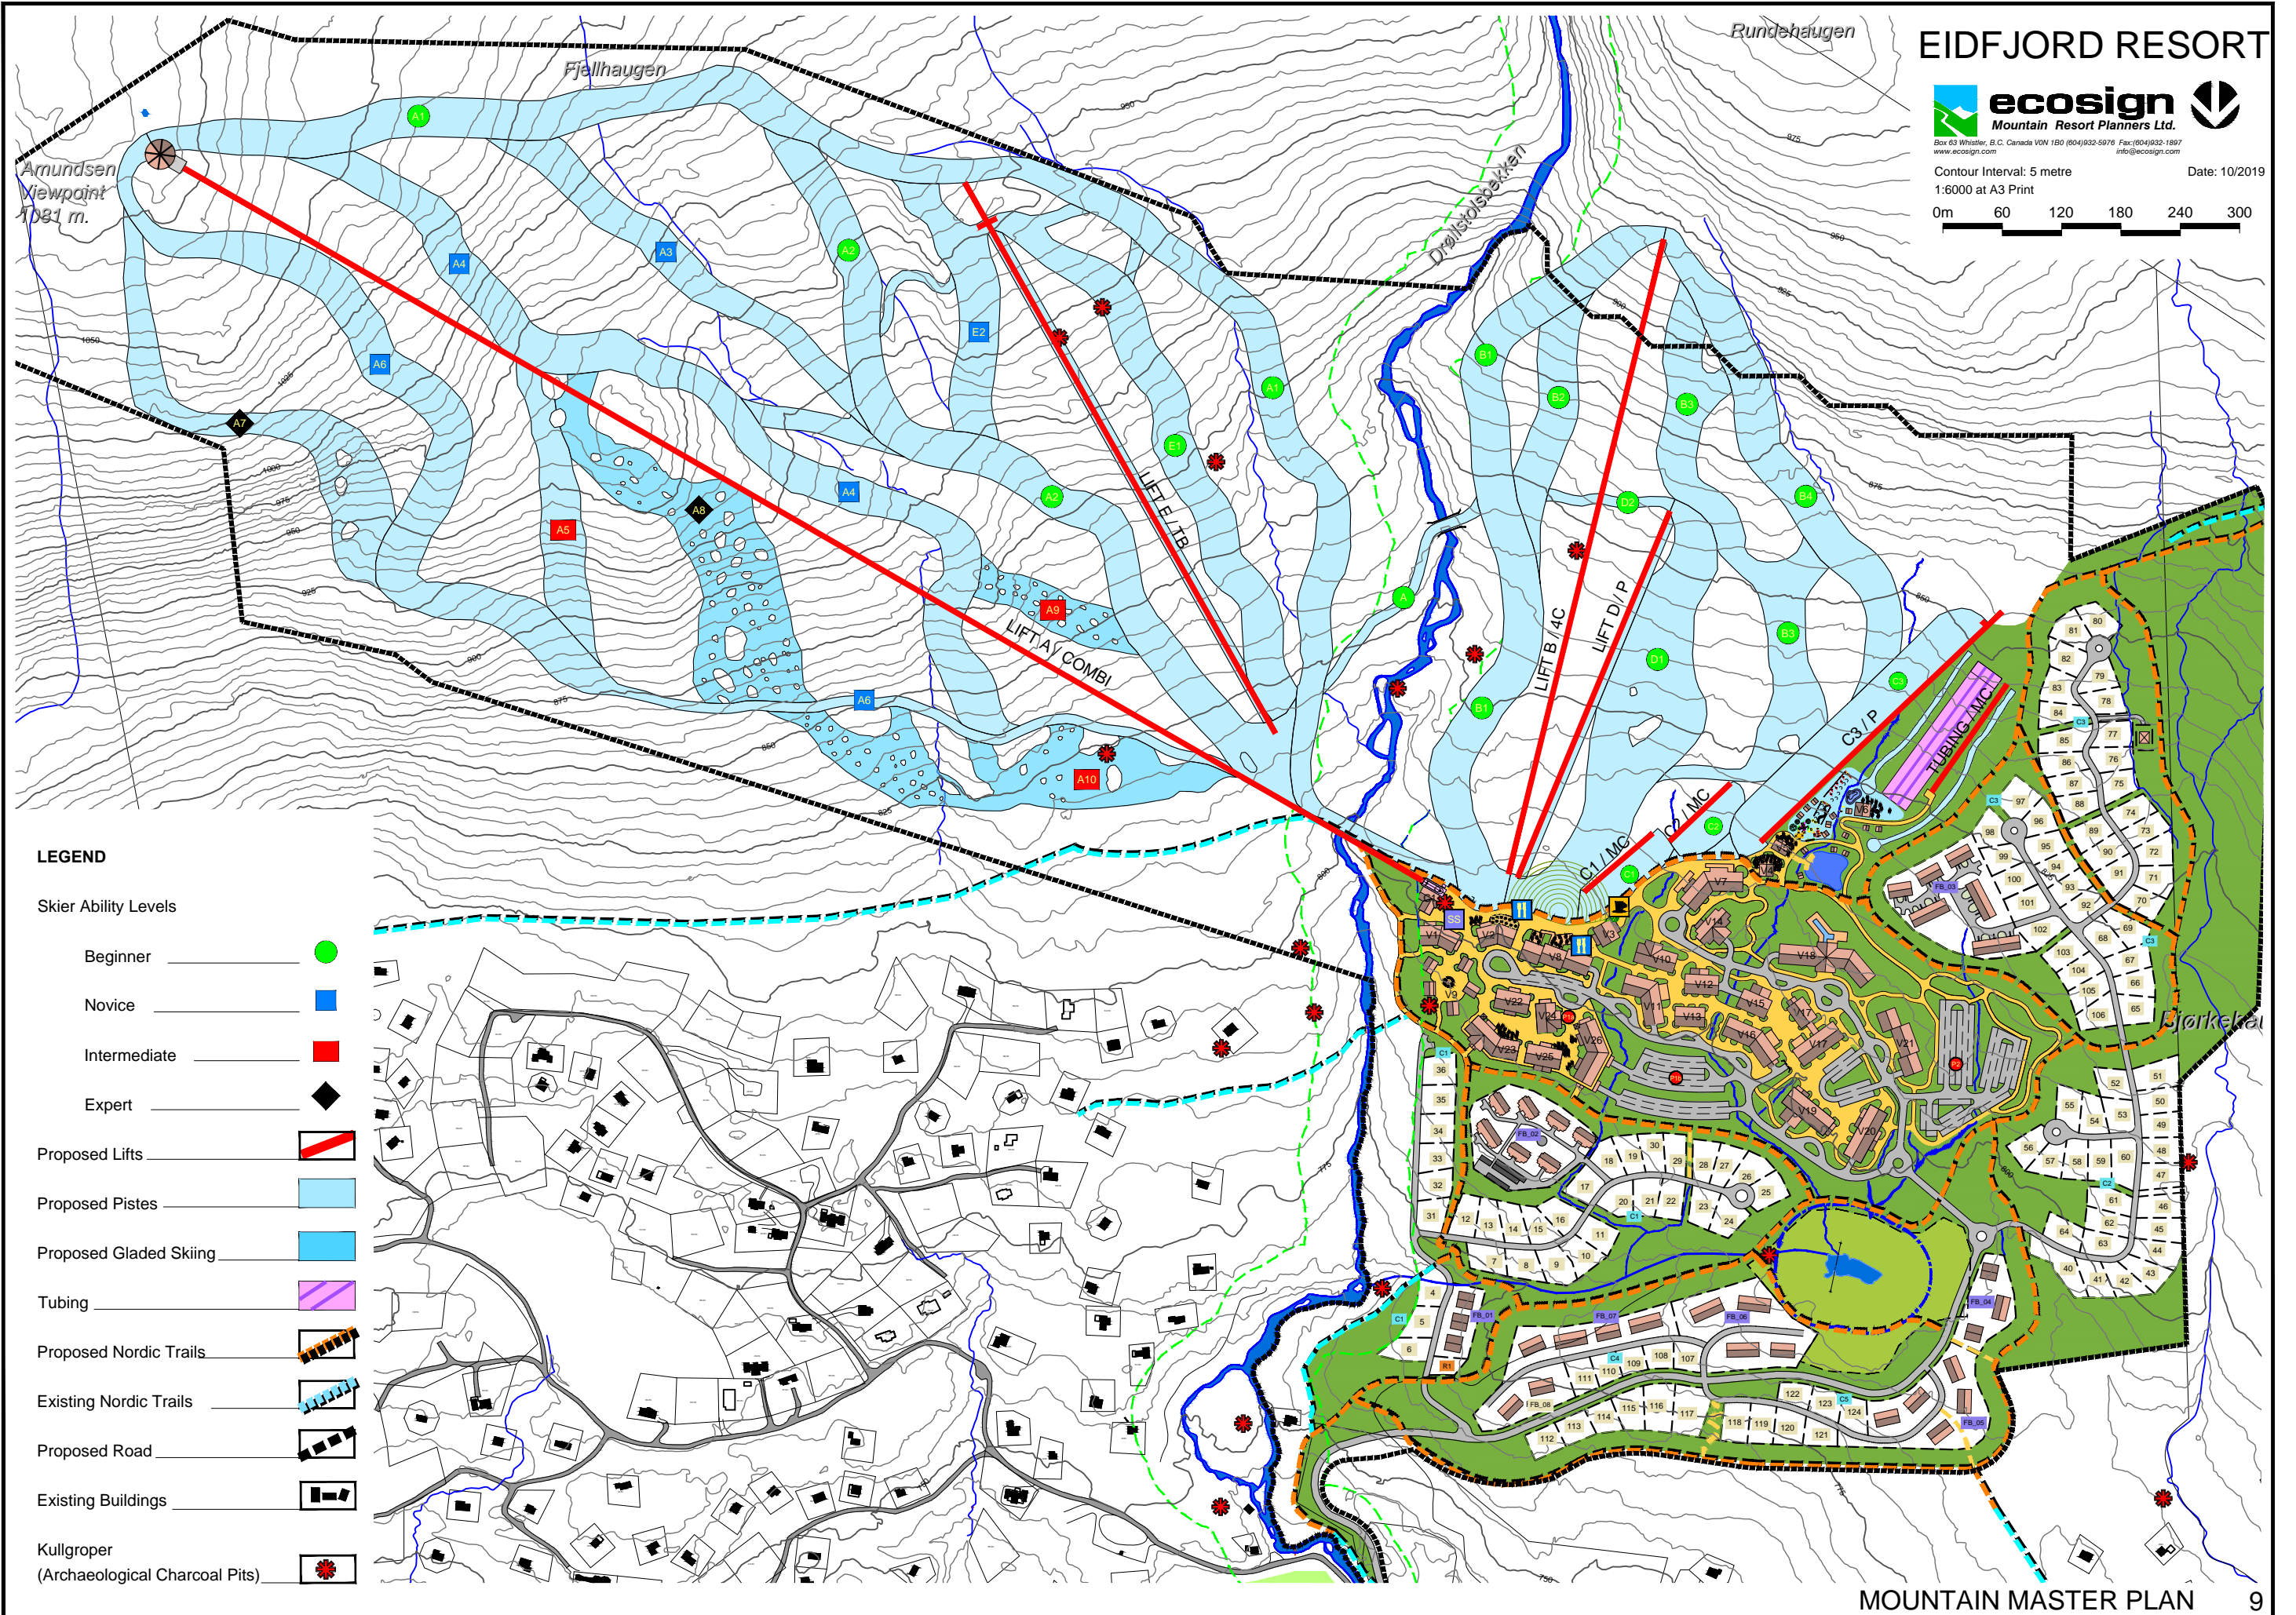

EIDFJORD RESORT

2545 63 Street, E.C. Canada V0N 1B0 (504)932-5976 Fax: (504)932-1897
 www.ecosign.com info@ecosign.com
 Date: 10/2019
 Contour Interval: 5 metre
 1:6000 at A3 Print
 0m 60 120 180 240 300

LEGEND

Skier Ability Levels

- Beginner ●
- Novice ■
- Intermediate ■
- Expert ◆
- Proposed Lifts ▬
- Proposed Pistes ▬
- Proposed Gladed Skiing ▬
- Tubing ▬
- Proposed Nordic Trails ▬
- Existing Nordic Trails ▬
- Proposed Road ▬
- Existing Buildings ▬
- Kullgroper (Archaeological Charcoal Pits) ★